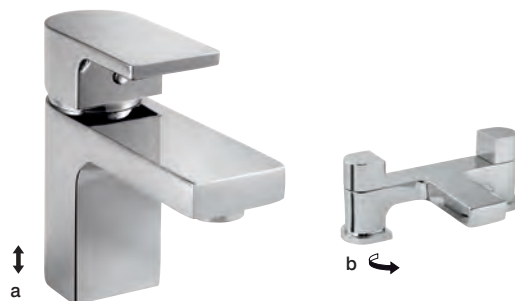

Mode ◆ [SS]

- a. Single lever basin mixer
  LP (0.2 bar) 5397007094107 **Was €132 Now €62.75**
- b. 2 tap hole bath mixer LP (0.5 bar) 5397007094145
  Was €143 Now €101