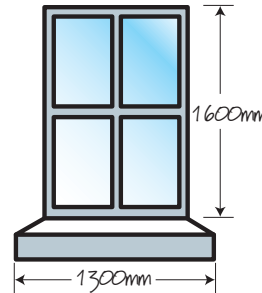

Indicate openings – windows, doors, archways and hatched

- Mark the location of windows, doors, archways, hatches
- Include the opening swing of doors

3

Indicate any obstacles that can't be moved and include main services, electric, water and gas

- Indicate items that must be planned around
- Your boiler, meters, radiators, soil stack, stop cock, alcoves, etc
- Finally add main services, electric, water and gas