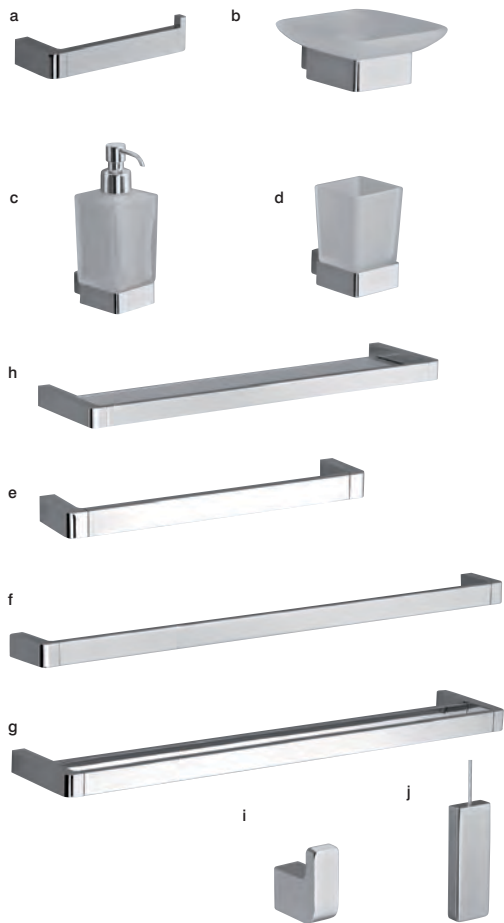

Streamline SS

a. Toilet roll holder	H69 x W177 x D41mm	5287222	€32.00
b. Soap dish		5287246	€33.40
c. Soap dispenser		5287192	€18.10
d. Tumbler		5287239	€33.40
e. Mini towel rail	H52 x W294 x D36mm	5287161	€34.80
f. Towel rail	H52 x W589 x D36mm	5287178	€37.60
g. Double towel rail	H25 x W616 x D105mm	5287185	€46.00
h. Shelf	H25 x W504 x D41mm	5287253	€37.60
i. Single robe hook		5287215	€11.10
j. Light pull		5287208	€11.10