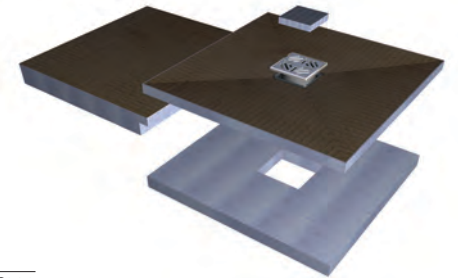

150mm base

- suitable for both wood* and concrete floors
- supplied complete with installation components**
- ideal for wastes running above the floor
- installation DVD included

L1850 x W750mm	5060164650010	€830
L1850 x W900mm	5060164650003	€900