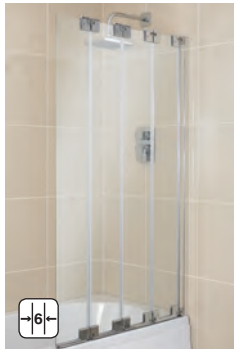

### Seine 2 panel square screen

- single opening reversible screen
- easy clean glass
- nominal 25mm adjustment for out of true walls

Polished silver effect/clear

W950 x H1500mm 5397007062007 ◆ €388

COOKE & LEWIS