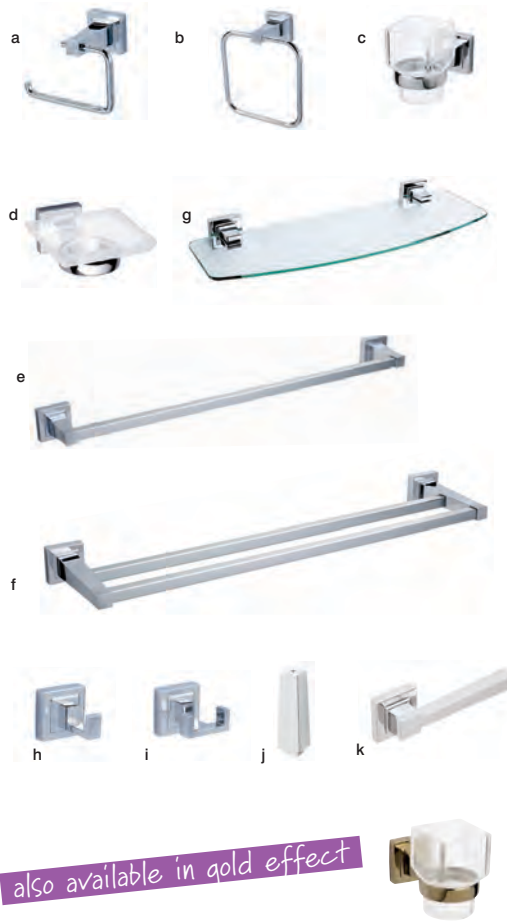

Cascade SS

a. Toilet roll holder	H185 x W165 x D80mm	5191451	€20.90
b. Towel ring	H21 x W185 x D75mm	5191475	€22.30
c. Tumbler		5191550	€22.30
d. Soap dish		5191536	€22.30
e. Towel rail	H52 x W662 x D81mm	5191499	€26.50
f. Double towel rail	H52 x W662 x D150mm	5191512	€34.80
g. Glass shelf	H52 x W500 x D177mm	5191574	€26.50
h. Single robe hook		5191598	€11.10
i. Double robe hook		5191611	€12.50
j. Light pull		5191635	€11.10
k. Cistern lever		5191659	€2.75

also available in gold effect