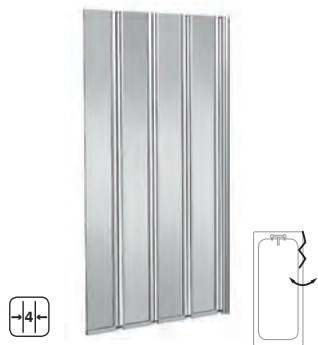

Amazon 4 fold screen

- reversible semi framed screen
- easy clean glass
- nominal 15mm adjustment for out of true walls

Polished silver effect/clear
W850 x H1500mm 5397007062045 ◆ €283