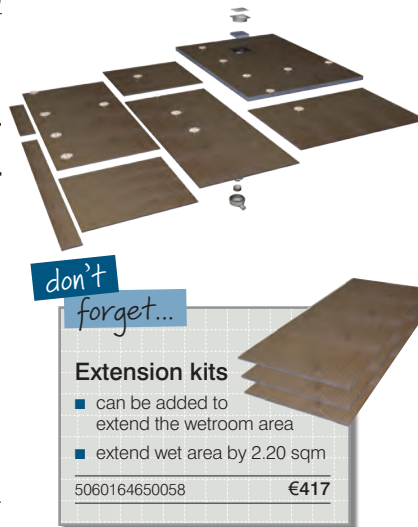

Flat level access base

- ideal on wood floors*
- not suitable on concrete or MDF floors
- supplied complete with installation components**
- for bathrooms up to 4.71 sqm
- installation DVD included

5060164650041 €970