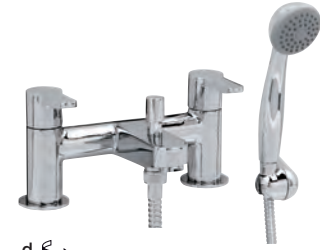

d ↻

Cirque ◆ SS

a. Single lever basin mixer	LP (0.2 bar)	5397007093889	€100
b. Single lever mini basin mixer	LP (0.5 bar)	5397007094220	€89.25
c. Basin taps	LP (0.1 bar)	5397007094022	€79.50
Bath taps	LP (0.2 bar)	5397007094046	€90.75
d. Single lever tall basin mixer	LP (0.2 bar)	5397007093902	€128
e. 2 tap hole bath mixer	LP (0.2 bar)	5397007093926	€128
f. 2 tap hole bath shower mixer	LP (0.2 bar)	5397007093940	€150
g. 2 tap hole bath shower mixer	LP (1.5 bar)	4006596	Was €398 Now €223
h. Single lever bidet mixer	LP (0.3 bar)	4067627	€89.25
i. Single lever thermostatic basin mixer	LP (0.5 bar)	4067825	Was €199 Now €113