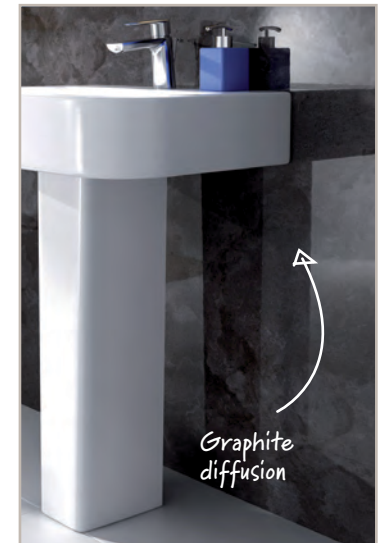

- **Easy to fit** – available in a choice of individual panels and ready-to-go kits that can easily be cut to suit your space and application
- **No special tiling or grouting skills required**
- **Available in a wide choice of colours and finishes**
- **Low maintenance** – no grouting to discolour or attract mould
- **Easy to clean** – just use warm soapy water and a soft cloth

What you'll need

Choose either individual panels or 2 or 3-sided panel kits to suit your project. Kits include everything you'll need to fit your splashwall. Finishing extrusions can also be purchased separately – see page 70.

Splashwall Individual panels

Panels are 2420h x 1200w x 11mm thick
Panels are manufactured to a very high standard utilising some of the latest adhesive technologies and bonding processes

Splashwall 2 panel kits

Our ready-to-go kit consists of 2 panels, 1 internal corner, 2 end caps, 2 tubes adhesive, 2 tubes of white silicone, 1 splash seal kit, 1 cleaning cloth and fitting instructions

Splashwall 3 panel kits

Our ready-to-go kit consists of 3 panels, 2 internal corners, 2 end caps, 2 tubes adhesive, 2 tubes of white silicone, 1 splash seal kit, 1 cleaning cloth and fitting instructions

Extrusions

The finish of the extrusions in each kit varies to complement the selected design – Satin anodised, Polished silver effect, Black or White

Shower trays are for illustration purposes only