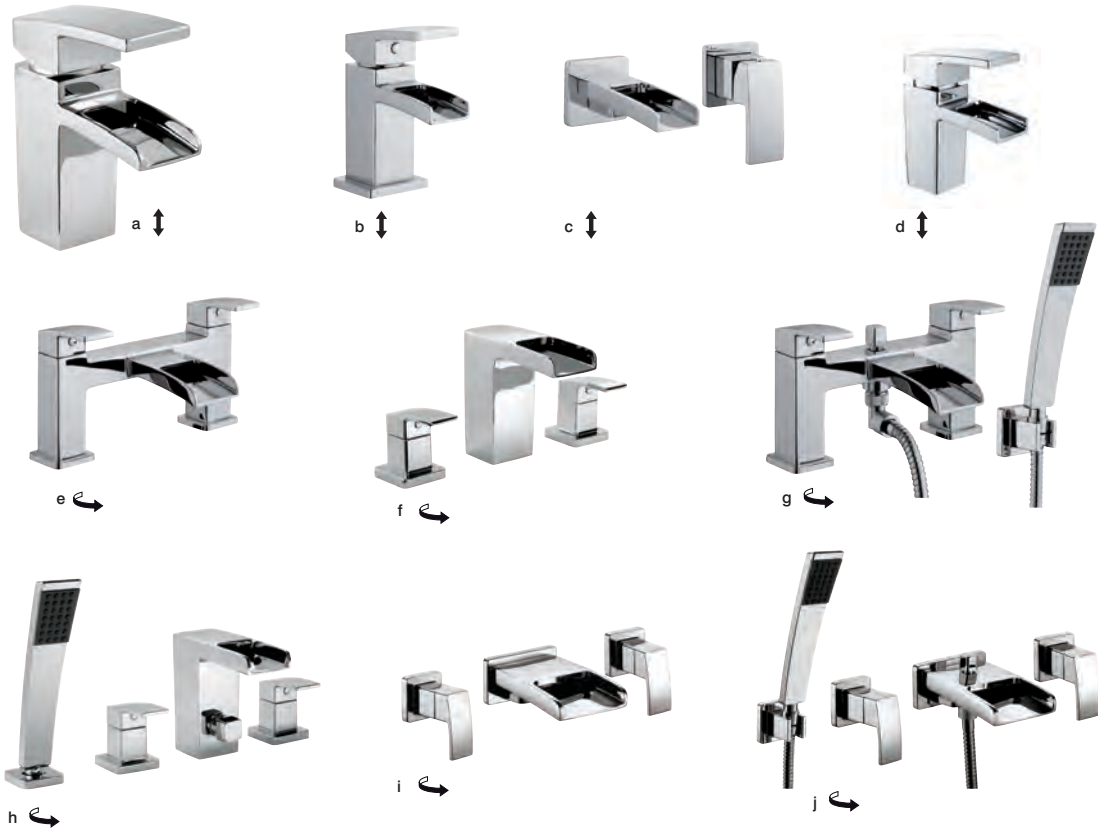

Cascade

a. Single lever basin mixer* LP (0.5 bar) 5397007050127	€227
b. Single lever mini basin mixer* LP (0.5 bar) 5397007050349	€199
c. 2 tap hole wall mounted basin mixer LP (0.5 bar) 5397007050226	Was ~~€372~~ Was ~~€187~~ Now €125
d. Single lever basin mixer with light* (No batteries required, powered by water) HP (1 bar) 4067795	€269
e. 2 tap hole bath mixer LP (0.1 bar) 5397007050301	€297
f. 3 tap hole bath mixer LP (0.2 bar) 3657799	€139
g. 2 tap hole bath shower mixer LP (0.2 bar) 5397007050325	€354
h. 4 tap hole bath shower mixer LP (0.5 bar) 3657805	Was ~~€262~~ Was ~~€222~~ Now €139
i. 3 tap hole wall mounted bath mixer LP (0.2 bar) 5397007050141	€344
j. 4 tap hole wall mounted bath shower mixer LP (0.2 bar) 5397007050165	Was ~~€398~~ Was ~~€195~~ Now €125