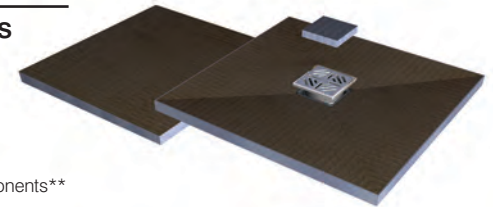

#### 50mm base

- easier on wood floors\*
- supplied complete with installation components\*\*
- installation DVD included

L1850 x W750mm	5060164650034	€730
L1850 x W900mm	5060164650027	€760