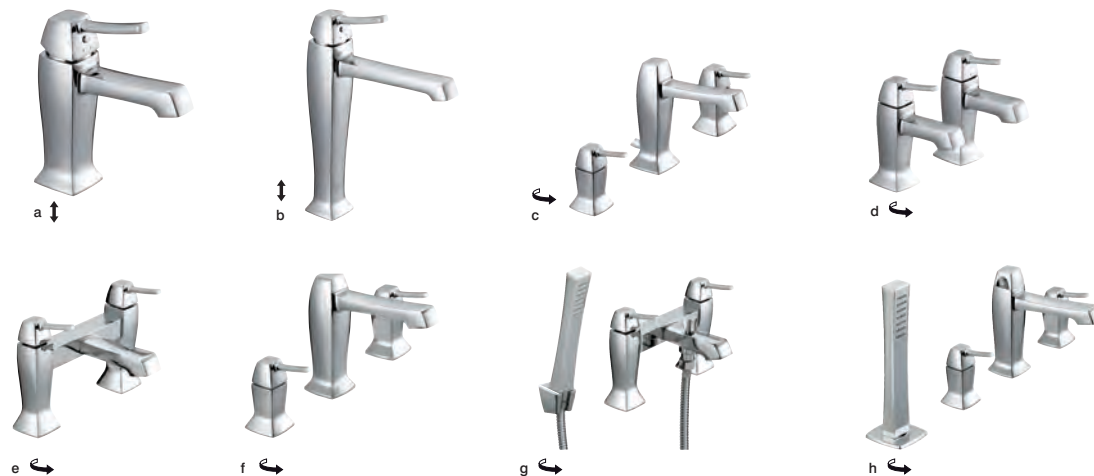

## Opulent ◆ SS

COOKE  
& LEWIS

a. Single lever basin mixer*	LP (0.3 bar) 4006398	€104
b. Single lever tall basin mixer*	LP (0.5 bar) 4006367	Was €113 Now €87.75
c. 3 tap hole basin mixer	LP (0.1 bar) 4006374	Was €133 Now €106
d. Basin taps	LP (0.2 bar) 4006343	Was €73 Now €60
Bath taps	LP (0.5 bar) 4006350	Was €79.75 Now €64
e. 2 tap hole bath mixer	LP (0.5 bar) 4006312	Was €133 Now €101
f. 3 tap hole bath mixer	LP (0.2 bar) 4004691	Was €166 Now €127
g. 2 tap hole bath shower mixer	LP (0.5 bar) 4006381	Was €146 Now €128
h. 4 tap hole bath shower mixer	LP (0.5 bar) 4006305	Was €359 Now €188