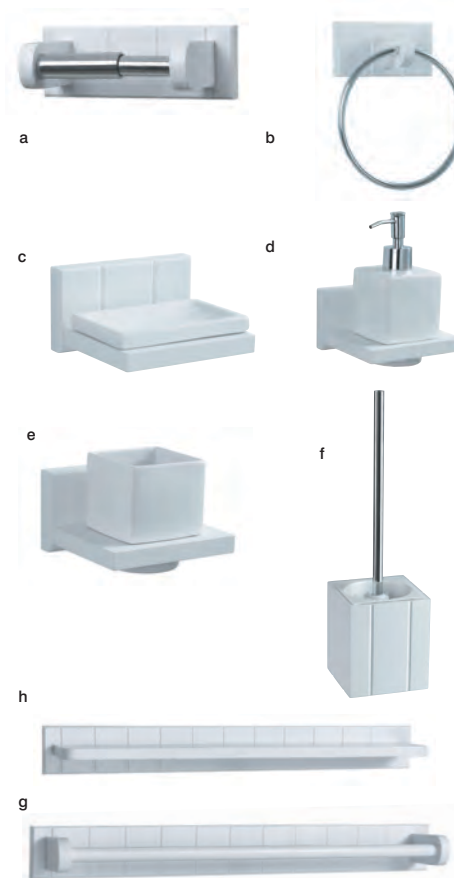

Adelite SS

a. Toilet roll holder	H115 x W22 x D76mm	5052931104307	€12.50
b. Towel ring	H208 x W195 x D75mm	5052931104352	€13.90
c. Soap dish		5052931104345	€13.90
d. Soap dispenser		5052931104321	€13.90
e. Tumbler		5052931104338	€13.90
f. Toilet brush		5052931104369	€6.95
g. Towel rail	H62 x W1100 x D80mm	5052931104291	€13.90
h. Shelf	H62 x W1250 x D76mm	5052931104314	€20.90