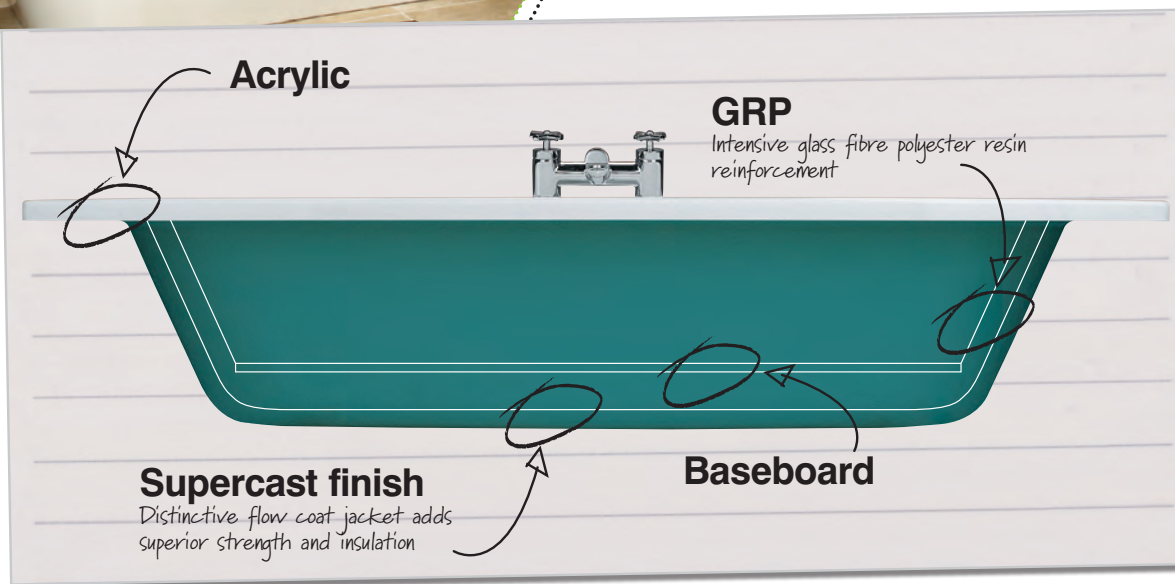

Supercast
option available
on these baths...

- **Adelphi L-shaped**
- **Adelphi curved**
- **Shaftesbury standard**
- **Helena**