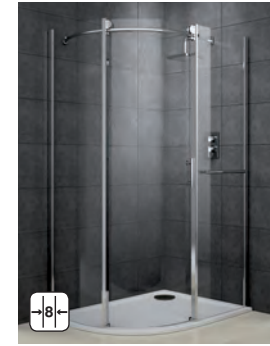

LH W1200 x D900 x H27mm  
3790311 **€346**

**Offset quadrant easy plumb kit**  
(optional) 3789841 **€108**

**Eclipse offset quadrant shower enclosure with single sliding door and ultra low profile white tray**