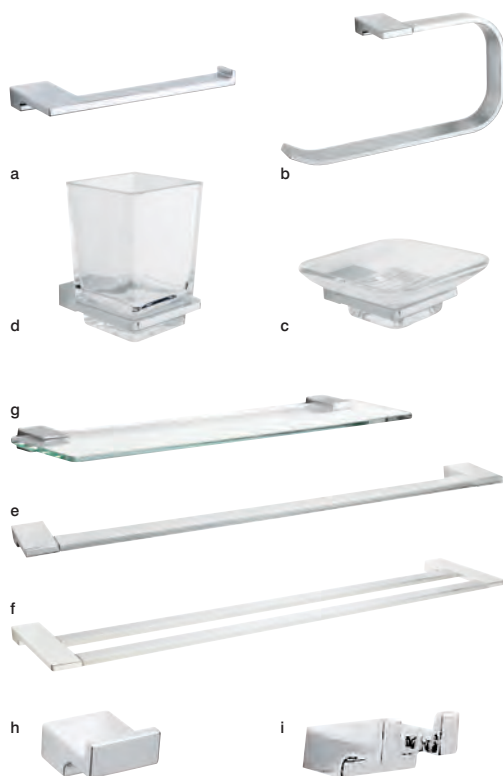

Illumini SS

a. Toilet roll holder	H17.8 x W69.2 x D2.5mm	5190386	€26.50
b. Towel ring	H26 x W14.2 x D8.7mm	5190393	€27.90
c. Soap dish		5190423	€27.90
d. Tumbler		5190430	€27.90
e. Towel rail	H16 x W647 x D70mm	5190409	€32.00
f. Double towel rail	H16 x W647 x D120mm	5190416	€40.40
g. Glass shelf	H21 x W500 x D112mm	5190447	€32.00
h. Single robe hook		5190454	€9.70
i. Double robe hook		5190461	€11.10