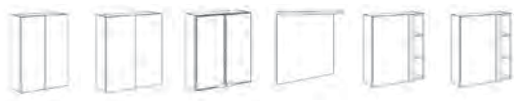

## Choose your cabinets

	facia colour	carcass colour	500mm 2 door wall cabinet	600mm 2 door wall cabinet	600mm 2 door mirror wall cabinet	600mm mirror and downlight canopy	500mm corner wall cabinet	600mm corner wall cabinet
			W500 x H672 x D213mm	W600 x H672 x D213mm	W600 x H672 x D213mm	W600 x H672 x D213mm	W500 x H672 x D254mm	W600 x H672 x D254mm
<b>Santini</b> 	Gloss white	White	5397007152418 €138	5397007152425 €166	5397007152432 €208	5397007152449 €180	5397007153095 €141	5397007153088 €166
<b>Antero</b> 	Oak effect	White	5397007152739 €138	5397007152746 €157	5397007152753 €199	5397007152760 €180	5397007153170 €134	5397007153163 €161
	Walnut effect	White	5397007152494 €138	5397007152500 €166	5397007152517 €208	5397007152524 €180	5397007153118 €141	5397007153101 €166
<b>Sorella</b> 	Gloss white trad	White	5397007152579 €138	5397007152586 €166	5397007152593 €208	5397007152609 €180	5397007153132 €141	5397007153125 €166
	Oak effect	Oak effect	5397007152890 €138	5397007152906 €166	5397007152913 €199	5397007152920 €180	5397007153217 €138	5397007153200 €166
	Walnut effect	Walnut effect	5397007152975 €138	5397007152982 €187	5397007152989 €206	5397007153002 €180	5397007153231 €141	5397007153224 €180
	White shaker	White	5397007152814 €138	5397007152821 €160	5397007152838 €208	5397007152845 €180	5397007153194 €138	5397007153187 €163
<b>Appleby*</b> 	Gloss white	White	5397007152654 €166	5397007152661 €194	5397007152678 €216	5397007152685 €180	5397007153156 €155	5397007153149 €180
	Gloss stone	White	5397007153057 €166	-	5397007153071 €236	-	-	-